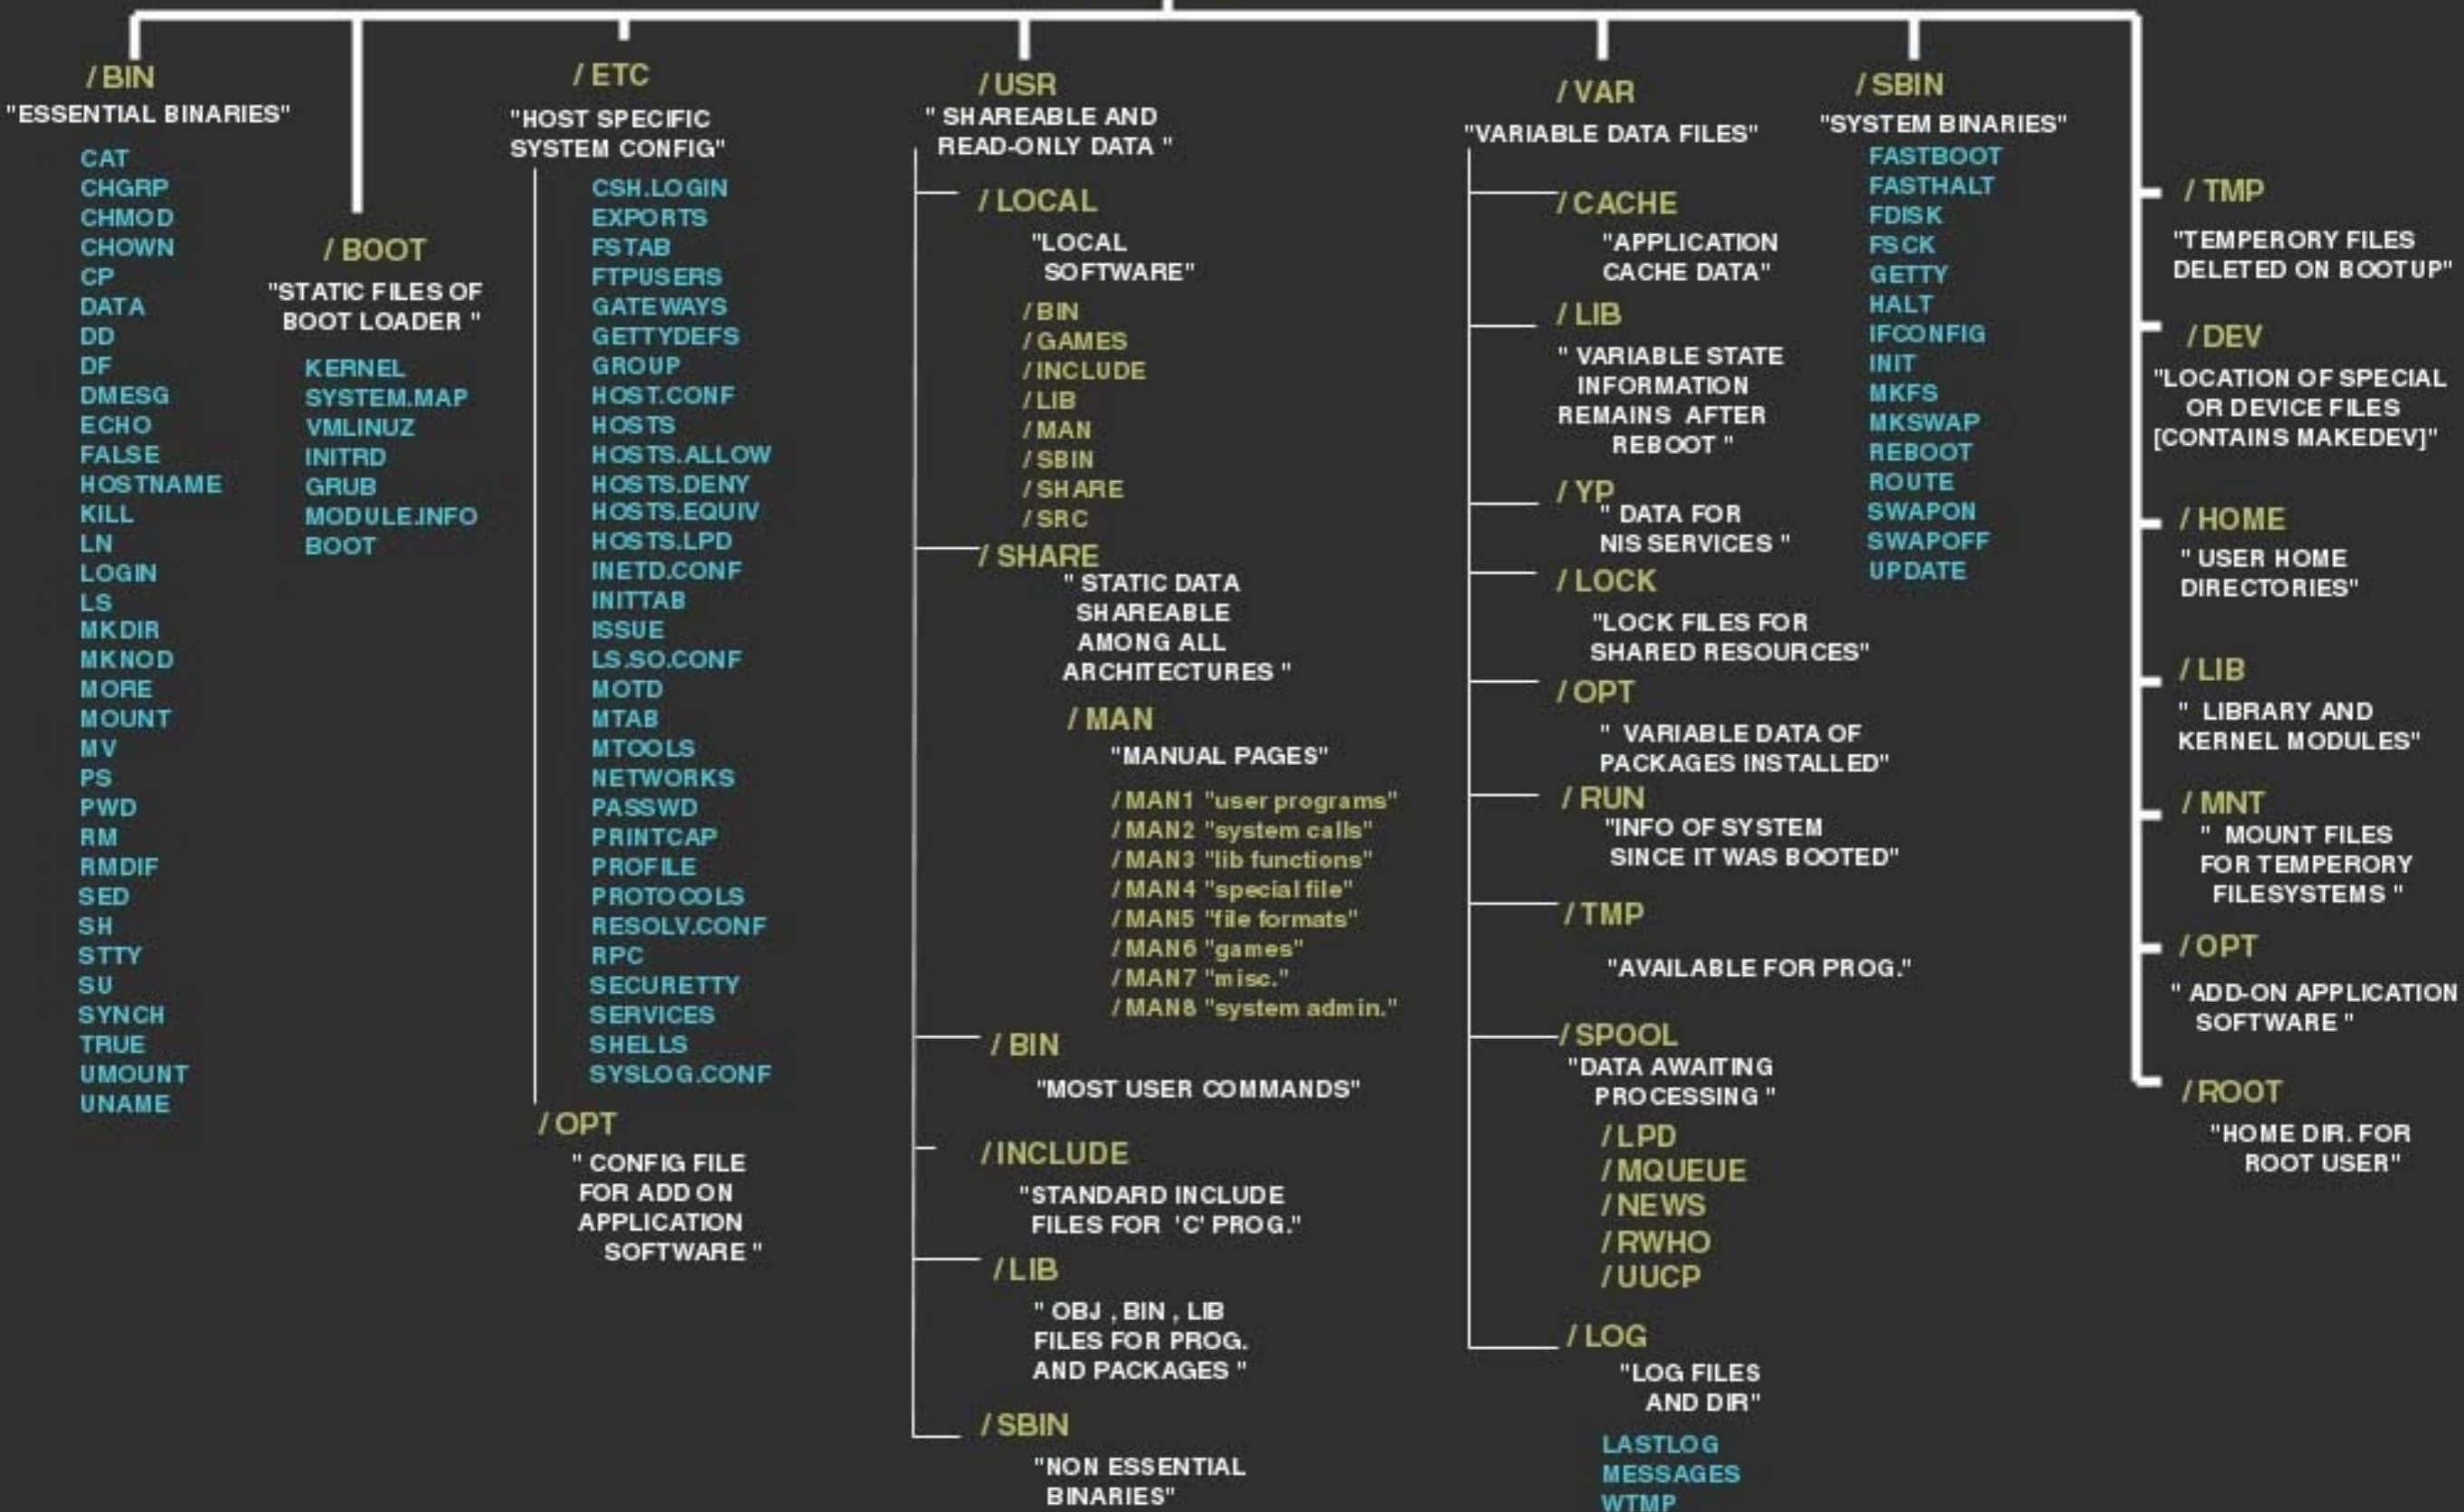

MTU LUG GENERAL MEETING

2/19/2014

SERVER STATUS

- Postfix Misconfiguration
- Website Hosting
- UPS Testing

/ "ROOT"

REACH-3MC & Merit's Fiber-Optic Network Infrastructure

Key

- Merit Fiber
- REACH-3MC Round I Fiber
- REACH-3MC Round II Fiber
- Network Node

ELECTIONS

- When should we open nominations?
- Choose a week to hold voting

LINUX NEWS

- CrunchBang++ & Bunsen Labs
- Mozilla Bug "Bug 949446 - Source Code Disclosure of every possible project"
- systemd 219 released
- Sony - Self-driving car - Runs linux!
- <https://training.github.com/kit/>

WHAT DID YOU
BREAK THIS WEEK?

DESIGNING A HA SYSTEM

HARDWARE

- Redundant Servers
- Dual Networking
- Backup Power
- Redundant Hard Drive Setups

SERVERS

- Geolocations
- Separate Providers
- Uptime Guarantee (9's)

PORTABILITY

- Docker Containers
- Virtual Machine Images
- Contained git repositories

CONNECTIVITY

- 'Automatic' network communication between 'sites'
- Shared storage between applications

DATABASES

- Backups, Backups, Backups
- Active/Passive or Active/Active setups