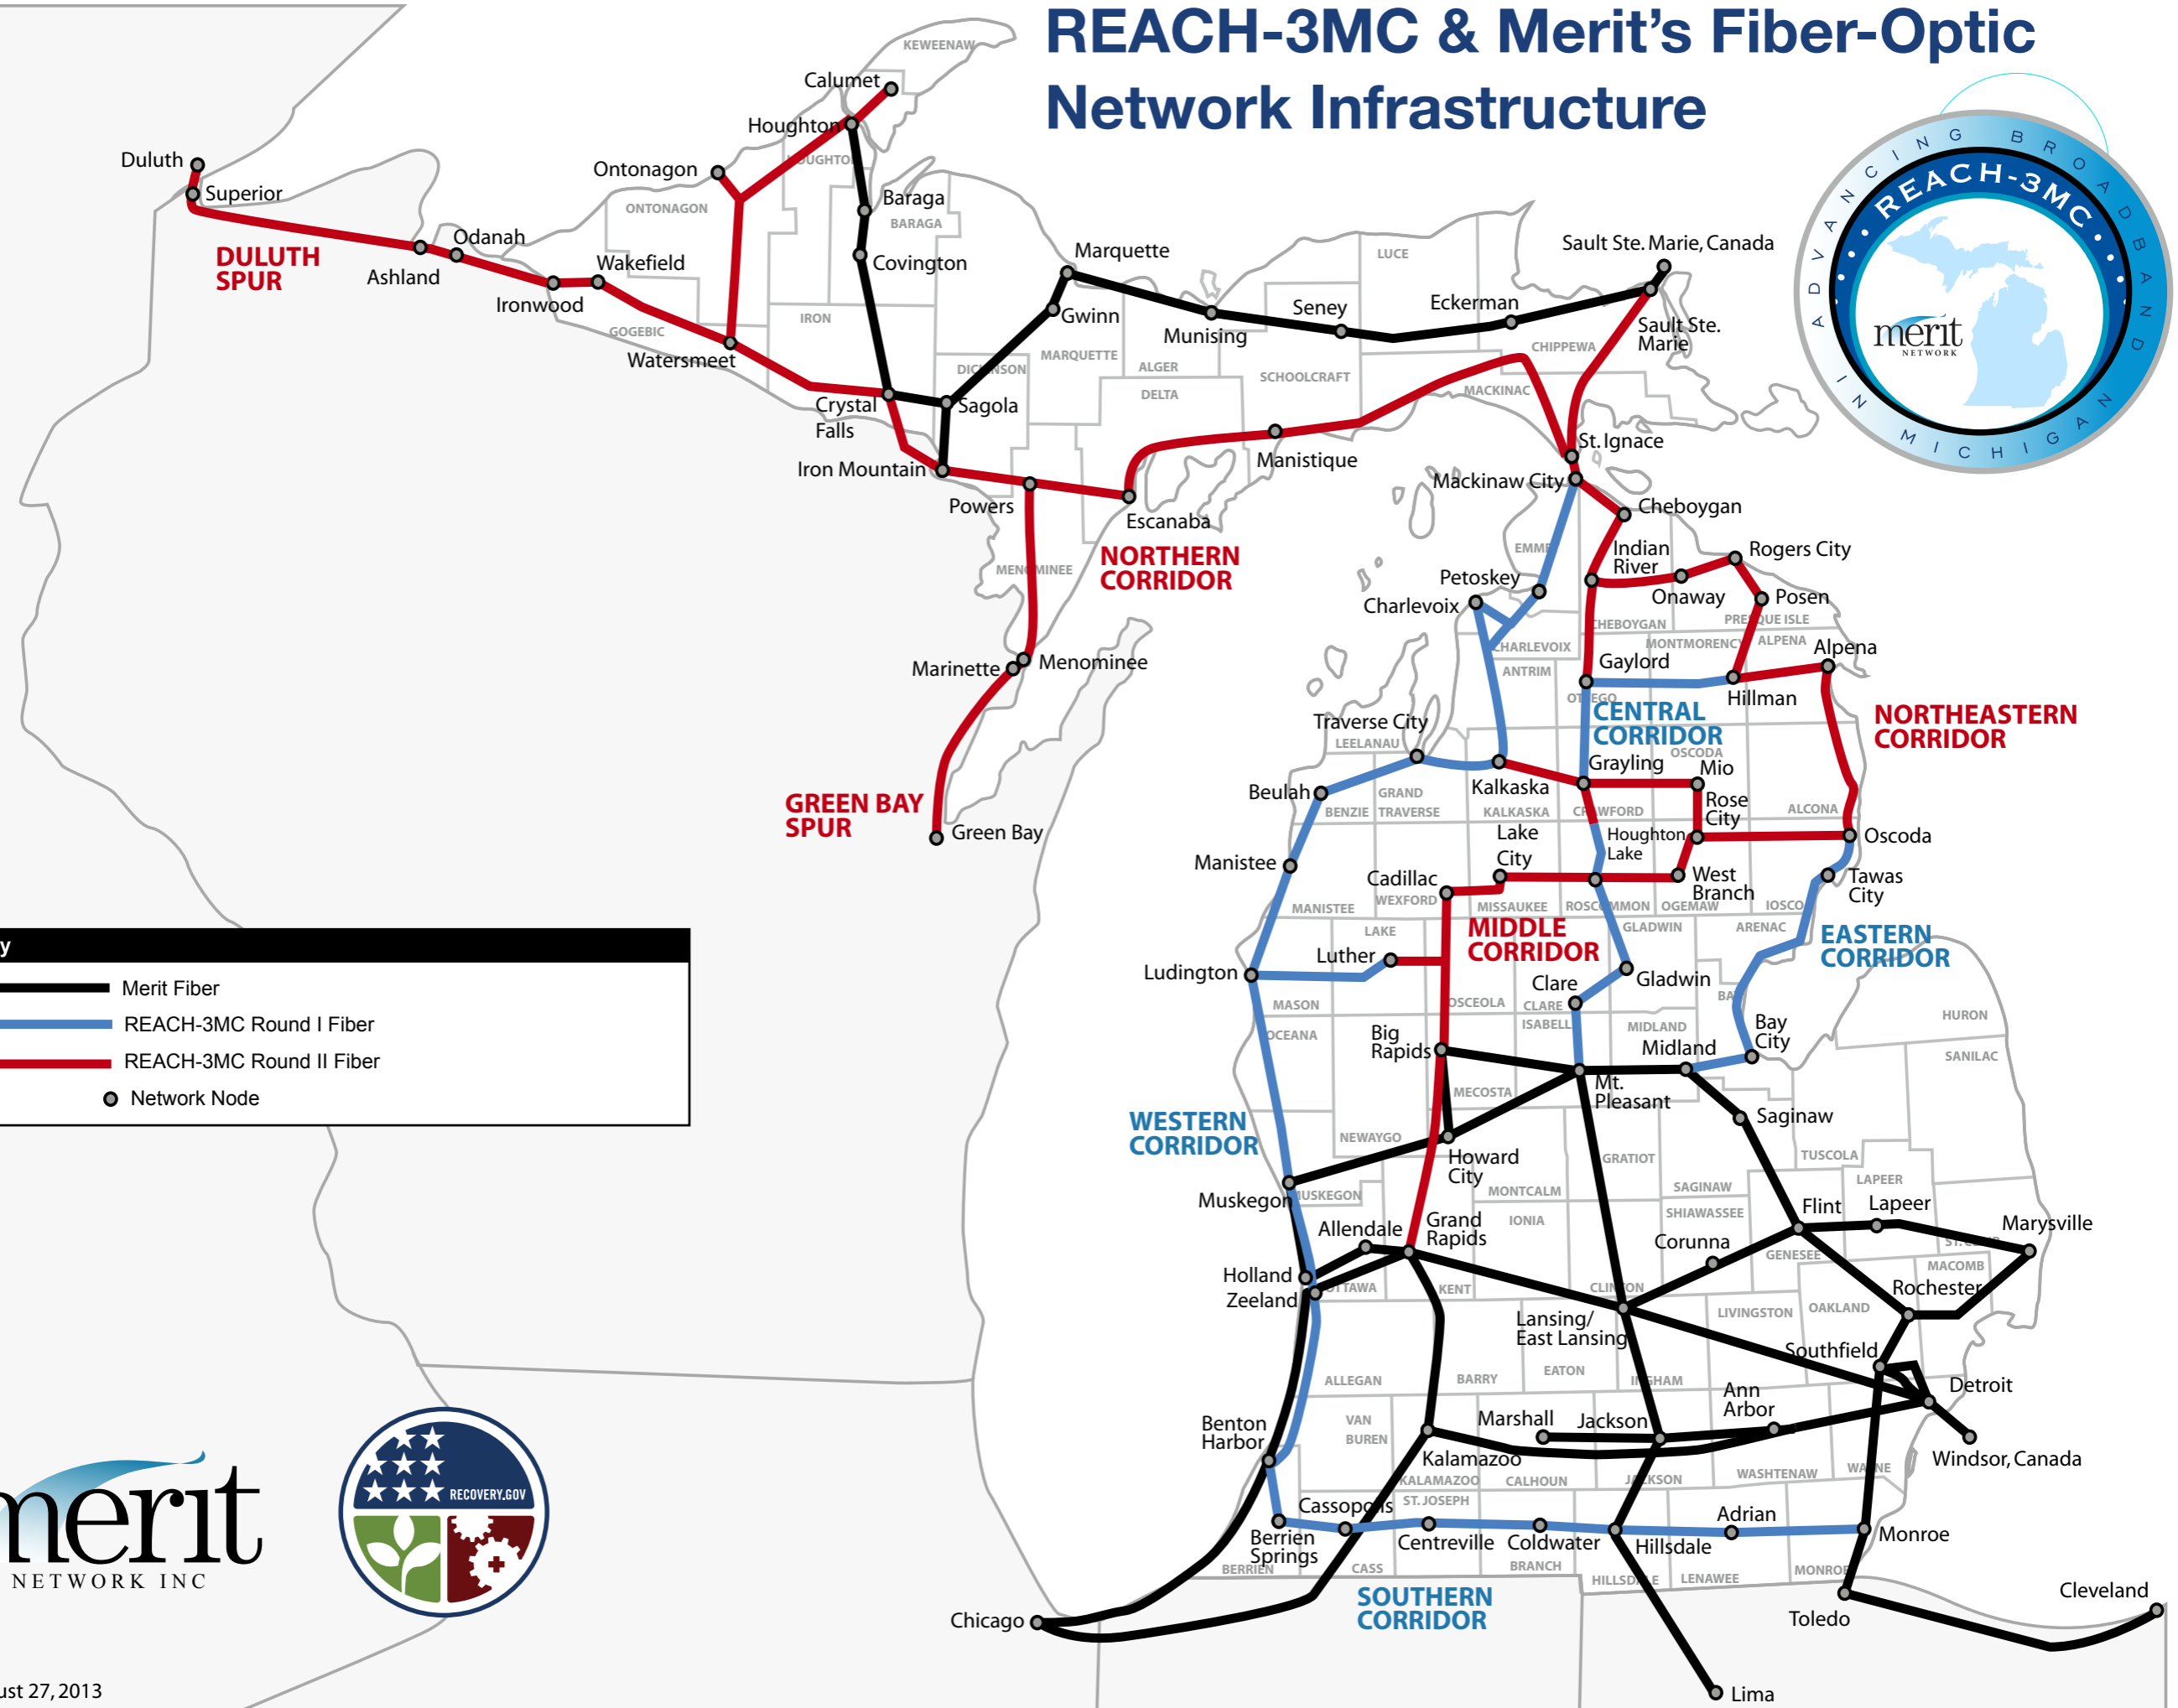

MTU LUG GENERAL MEETING

2/19/2014

SERVER STATUS

- Postfix Misconfiguration
- Website Hosting
- UPS Testing

/ "ROOT"

REACH-3MC & Merit's Fiber-Optic Network Infrastructure

Key

- Merit Fiber
- REACH-3MC Round I Fiber
- REACH-3MC Round II Fiber
- Network Node